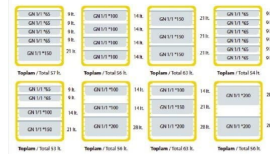

601 | Catering thermobox - grey

SKU: 15931

ADDITIONAL INFORMATION

Weight	10,1 kg
Dimensions	626 × 451 × 576 mm
Brand	AVATHERM
Megnevezés	
External size (Wi)	450
External size (De)	625
External size (Hi)	575
Net weight (kg)	
Power (W)	58
Internal size (Wi)	449
Internal size (De)	624
Internal size (He)	574
Packaging dimension (Wi)	451
Packaging dimension (De)	626
Packaging dimension (He)	576
Gross weight (kg)	10,1

GALLERY IMAGES

PRODUCT DESCRIPTION

Avatherm thermobox 601 is double-walled and internally foamed with CFC free polyurethane, providing optimum insulation with high resistance. The material of the tank is environmentally friendly and has excellent heat resistance. Its thermal resistance is -40° to $+100^{\circ}\text{C}$, the temperature change in case of hot food storage is only $-1,5^{\circ}\text{C}$, and in case of cold food is only $+1^{\circ}\text{C}$ per hour. The thermobox can be washed in dishwasher and can be easily cleaned by hand. This front-loader construction with card holder provides 12 shelf positions, it has a removable door with moulded sash lock. Product is purchasable in yellow, grey and black colours. You can order Avatherm products in packs of 10.

ADDITIONAL INFORMATION

Weight	10,1 kg
Dimensions	626 × 451 × 576 mm
Brand	AVATHERM
Megnevezés	
External size (Wi)	450
External size (De)	625
External size (Hi)	575
Net weight (kg)	
Power (W)	58
Internal size (Wi)	449
Internal size (De)	624
Internal size (He)	574
Packaging dimension (Wi)	451
Packaging dimension (De)	626
Packaging dimension (He)	576
Gross weight (kg)	10,1