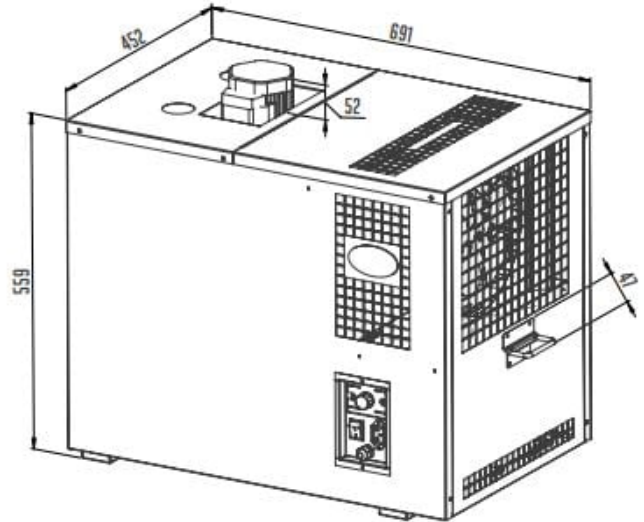

AS-160 INOX Tropical Green Line | Sörhűtő

SKU: 90207

### ADDITIONAL INFORMATION

Megnevezés

[AS-160 INOX Tropical Green Line | Sörhűtő](#)

### GALLERY IMAGES

MODEL	COOLING CAPACITY	RECIRCULATION PUMP	NUMBER OF COOLED BEVERAGES	NET WEIGHT
AS-160 INOX TROPICAL GL	160 L/HOUR	8	2-8	47,0