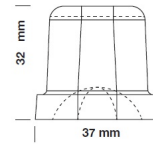

CS25 | Jégkocka készítő

SKU: 15346

ADDITIONAL INFORMATION

External size (Wi)	400
External size (De)	480
External size (Hi)	600
Voltage (V/Hz)	220-240 V, 50 Hz
Ice production capacity (kg/24h)	24
Weight of icecube (g)	20
Ice storage capacity (kg)	7
Net weight (kg)	34

TIPO GHIACCIO - ICE TYPE

20g
WEIGHT ICE
PESO GHIACCIO

18
PCS / CYCLE
PZ/CICLO

GALLERY IMAGES

TIPO GHIACCIO - ICE TYPE

20g
WEIGHT ICE
PESO GHIACCIO

18
PCS / CYCLE
PZ/CICLO

PRODUCT DESCRIPTION

ADDITIONAL INFORMATION

External size (Wi)	400
External size (De)	480
External size (Hi)	600
Voltage (V/Hz)	220-240 V, 50 Hz
Ice production capacity (kg/24h)	24
Weight of icecube (g)	20
Ice storage capacity (kg)	7
Net weight (kg)	34