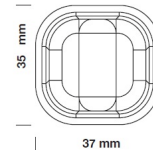

CS25 | Jégkocka készítő

SKU: 15346

ADDITIONAL INFORMATION

External size (Wi)	400
External size (De)	480
External size (Hi)	600
Voltage (V/Hz)	220-240 V, 50 Hz
Ice production capacity (kg/24h)	24
Weight of icecube (g)	20
Ice storage capacity (kg)	7
Net weight (kg)	34

TIPO GHIACCIO - ICE TYPE

20g
WEIGHT ICE
PESO GHIACCIO

18
PCS / CYCLE
PZ/CICLO

GALLERY IMAGES

TIPO GHIACCIO - ICE TYPE

20g
WEIGHT ICE
PESO GHIACCIO

18
PCS / CYCLE
PZ/CICLO

PRODUCT DESCRIPTION

ADDITIONAL INFORMATION

External size (Wi)	400
External size (De)	480
External size (Hi)	600
Voltage (V/Hz)	220-240 V, 50 Hz
Ice production capacity (kg/24h)	24
Weight of icecube (g)	20
Ice storage capacity (kg)	7
Net weight (kg)	34