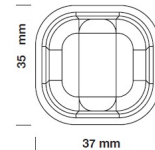

CS25 | Jégkocka készítő

SKU: 15346

ADDITIONAL INFORMATION

External size (Wi)	400
External size (De)	480
External size (Hi)	600
Voltage (V/Hz)	220-240 V, 50 Hz
Ice production capacity (kg/24h)	24
Weight of icecube (g)	20
Ice storage capacity (kg)	7
Net weight (kg)	34

TIPO GHIACCIO - ICE TYPE

20g
WEIGHT ICE
PESO GHIACCIO

18
PCS / CYCLE
PZ/CICLO

GALLERY IMAGES

TIPO GHIACCIO - ICE TYPE

20g
WEIGHT ICE
PESO GHIACCIO

18
PCS / CYCLE
PZ/CICLO

PRODUCT DESCRIPTION

ADDITIONAL INFORMATION

External size (Wi)	400
External size (De)	480
External size (Hi)	600
Voltage (V/Hz)	220-240 V, 50 Hz
Ice production capacity (kg/24h)	24
Weight of icecube (g)	20
Ice storage capacity (kg)	7
Net weight (kg)	34