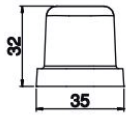

CS25 | Jégkocka készítő

SKU: 15346

ADDITIONAL INFORMATION

External size (Wi)	400
External size (De)	480
External size (Hi)	600
Voltage (V/Hz)	220-240 V, 50 Hz
Ice production capacity (kg/24h)	24
Weight of icecube (g)	20
Ice storage capacity (kg)	7
Net weight (kg)	34

TIPO GHIACCIO - ICE TYPE

20g
WEIGHT ICE
PESO GHIACCIO

18
PCS / CYCLE
PZ/CICLO

GALLERY IMAGES

TIPO GHIACCIO - ICE TYPE

20g
WEIGHT ICE
PESO GHIACCIO

18
PCS / CYCLE
PZ/CICLO

PRODUCT DESCRIPTION

ADDITIONAL INFORMATION

External size (Wi)	400
External size (De)	480
External size (Hi)	600
Voltage (V/Hz)	220-240 V, 50 Hz
Ice production capacity (kg/24h)	24
Weight of icecube (g)	20
Ice storage capacity (kg)	7
Net weight (kg)	34