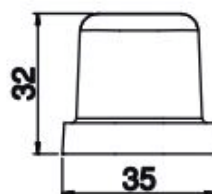

CS25 | Jégkocka készítő

SKU: 15346

ADDITIONAL INFORMATION

External size (Wi)	400
External size (De)	480
External size (Hi)	600
Voltage (V/Hz)	220-240 V, 50 Hz
Ice production capacity (kg/24h)	24
Weight of icecube (g)	20
Ice storage capacity (kg)	7
Net weight (kg)	34

TIPO GHIACCIO - ICE TYPE

20g
WEIGHT ICE
PESO GHIACCIO

18
PCS / CYCLE
PZ/CICLO

GALLERY IMAGES

TIPO GHIACCIO - ICE TYPE

20g
WEIGHT ICE
PESO GHIACCIO

18
PCS / CYCLE
PZ/CICLO

PRODUCT DESCRIPTION

ADDITIONAL INFORMATION

External size (Wi)	400
External size (De)	480
External size (Hi)	600
Voltage (V/Hz)	220-240 V, 50 Hz
Ice production capacity (kg/24h)	24
Weight of icecube (g)	20
Ice storage capacity (kg)	7
Net weight (kg)	34