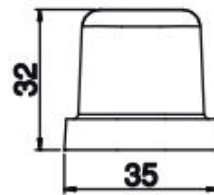

CS25 | Jégkocka készítő

SKU: 15346

ADDITIONAL INFORMATION

External size (Wi)	400
External size (De)	480
External size (Hi)	600
Voltage (V/Hz)	220-240 V, 50 Hz
Ice production capacity (kg/24h)	24
Weight of icecube (g)	20
Ice storage capacity (kg)	7
Net weight (kg)	34

TIPO GHIACCIO - ICE TYPE

20g
WEIGHT ICE
PESO GHIACCIO

18
PCS / CYCLE
PZ/CICLO

GALLERY IMAGES

TIPO GHIACCIO - ICE TYPE

20g
WEIGHT ICE
PESO GHIACCIO

18
PCS / CYCLE
PZ/CICLO

PRODUCT DESCRIPTION

ADDITIONAL INFORMATION

External size (Wi)	400
External size (De)	480
External size (Hi)	600
Voltage (V/Hz)	220-240 V, 50 Hz
Ice production capacity (kg/24h)	24
Weight of icecube (g)	20
Ice storage capacity (kg)	7
Net weight (kg)	34