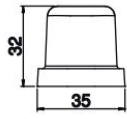

CS25 | Jégkocka készítő

SKU: 15346

ADDITIONAL INFORMATION

External size (Wi)	400
External size (De)	480
External size (Hi)	600
Voltage (V/Hz)	220-240 V, 50 Hz
Ice production capacity (kg/24h)	24
Weight of icecube (g)	20
Ice storage capacity (kg)	7
Net weight (kg)	34

TIPO GHIACCIO - ICE TYPE

20g
WEIGHT ICE
PESO GHIACCIO

18
PCS / CYCLE
PZ/CICLO

GALLERY IMAGES

TIPO GHIACCIO - ICE TYPE

20g
WEIGHT ICE
PESO GHIACCIO

18
PCS / CYCLE
PZ/CICLO

PRODUCT DESCRIPTION

ADDITIONAL INFORMATION

External size (Wi)	400
External size (De)	480
External size (Hi)	600
Voltage (V/Hz)	220-240 V, 50 Hz
Ice production capacity (kg/24h)	24
Weight of icecube (g)	20
Ice storage capacity (kg)	7
Net weight (kg)	34