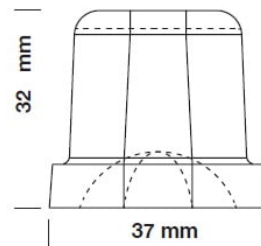

CS90 | Jégkockakészítő gép

SKU: 15351

ADDITIONAL INFORMATION

External size (Wi)	700
External size (De)	580
External size (Hi)	995
Voltage (V/Hz)	220-240 V, 50 Hz
Refrigerant type	R290
Ice production capacity (kg/24h)	89
Weight of icecube (g)	20
Ice storage capacity (kg)	42
Net weight (kg)	61

ADDITIONAL INFORMATION

External size (Wi)	700
External size (De)	580
External size (Hi)	995
Voltage (V/Hz)	220-240 V, 50 Hz
Refrigerant type	R290
Ice production capacity (kg/24h)	89
Weight of icecube (g)	20
Ice storage capacity (kg)	42
Net weight (kg)	61