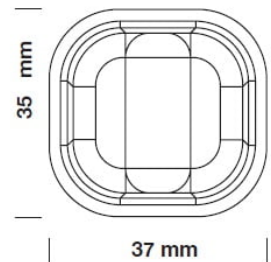

CS90 | Jégkockakészítő gép

SKU: 15351

ADDITIONAL INFORMATION

External size (Wi)	700
External size (De)	580
External size (Hi)	995
Voltage (V/Hz)	220-240 V, 50 Hz
Refrigerant type	R290
Ice production capacity (kg/24h)	89
Weight of icecube (g)	20
Ice storage capacity (kg)	42
Net weight (kg)	61

ADDITIONAL INFORMATION

External size (Wi)	700
External size (De)	580
External size (Hi)	995
Voltage (V/Hz)	220-240 V, 50 Hz
Refrigerant type	R290
Ice production capacity (kg/24h)	89
Weight of icecube (g)	20
Ice storage capacity (kg)	42
Net weight (kg)	61