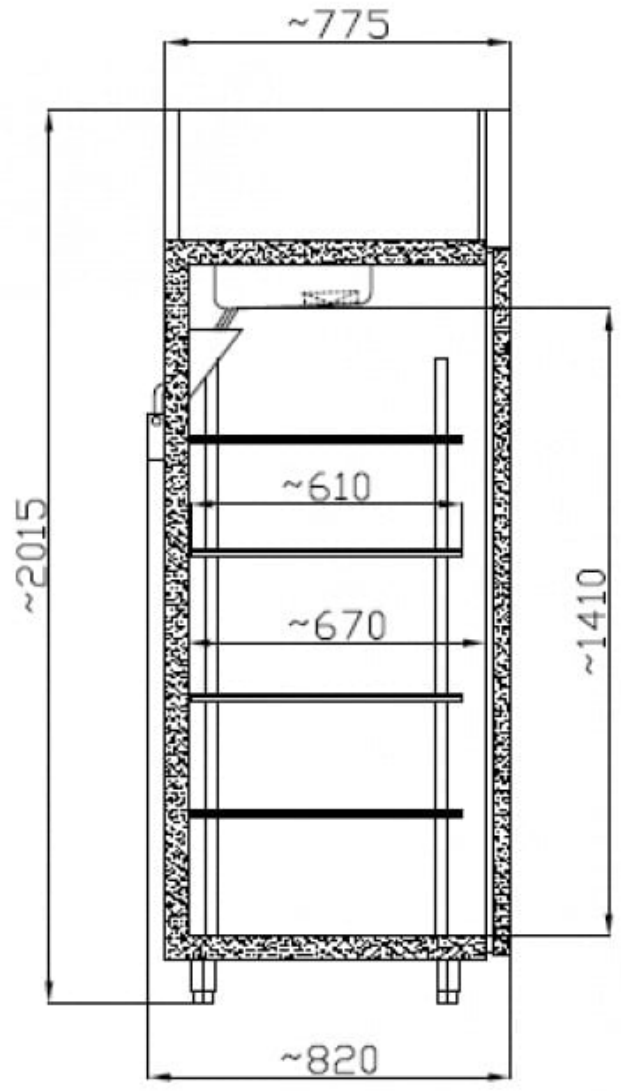

Automatic defrost [igen](#)
Aggregate type [beépített](#)
Temperature controller type digitális