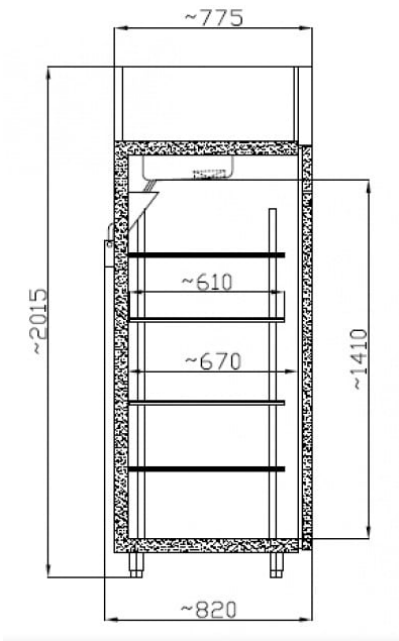

GALLERY IMAGES

PRODUCT DESCRIPTION

Az FR GASTRO 700 ventilációs hűtésű és automata leolvasztású fagyasztószekrény, 4 db fehér színű GN edényekhez igazított polccal rendelkezik. Külseje fehérre festett poliuretán habbal szigetelt. Ajtaja is teljesen szigetelt. Belseje alumíniumlemez. Elektronikus termosztátja digitális kijelzővel szerelt.

Rozsdamentes állítható lábak. Automatikus kondenzvíz elpárologtatás!

Polc méretek: 605x540 mm