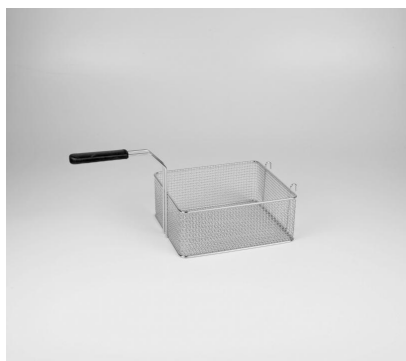

GALLERY IMAGES

ADDITIONAL INFORMATION

Weight	97 kg
Dimensions	830 × 500 × 1280 mm
Brand	MBM
Packaging dimension (Wi)	500
Packaging dimension (De)	830
Packaging dimension (He)	1280
External size (Wi)	700
External size (De)	730
External size (Hi)	1180
Internal size (Wi)	28
Internal size (De)	34
Internal size (He)	30
Gross weight (kg)	97
Electric/gas	GAS
Net weight (kg)	95