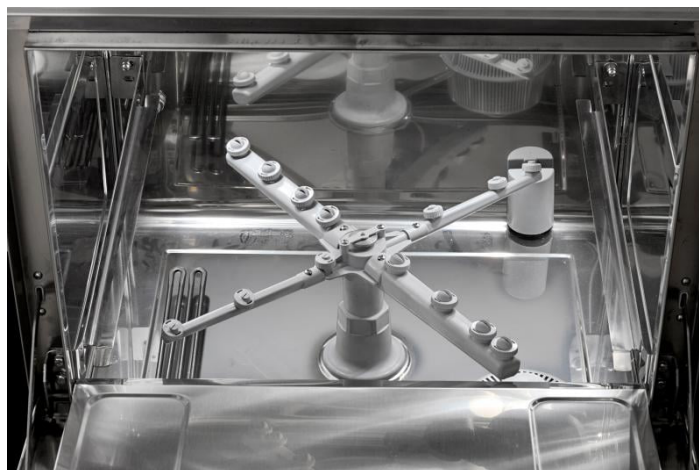

GS50 T DA | Glass and dishwasher

**SKU:** 11534

## PRODUCT DESCRIPTION

GS 50 TDA single-walled dish and glass dishwasher with integrated automatic water softener, AISI 304 material-grade stainless steel exterior and interior, heat and soundproof double-walled door, DIGITAL panel, opening sensor safety microswitch, deep-drawn basin and overflow basin (29.0 liters), overflow with a standard system of drain pipes (to triple protect the washing pump), non-return valve, built-in rinse aid dispenser, "Thermostop" system (rinsing only starts when the water in the boiler reaches 85 ° C), boiler capacity: 5.7 liters , With DIGITAL TOUCH BUTTON control, 4 preset washing programs. The display shows the temperature of the water in the boiler and the tank, the number and status of the current washing program, and the error codes in case of a problem. "Soft Start" function for extremely fragile objects (gradually increasing water pressure in the wash and rinse cycles). Sewage discharge pump without pump (with gravity discharge). Suitable for glasses up to 320 mm high and plates with a diameter of 345 mm. Basket size: 500x500mm. Accessories: 2 baskets (for glasses and plates), 1 cutlery basket. The base unit is available in 400V / 50Hz, but is optionally available in 230V / 50Hz. The device has a built-in automatic water softener!