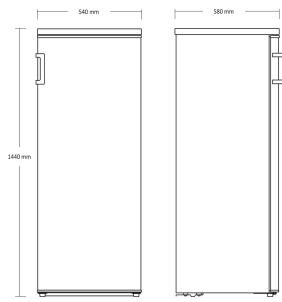

KK 262 E | Storage Refrigerator

SKU: 25006

ADDITIONAL INFORMATION

Weight	55 kg
Dimensions	595 × 573 × 1470 mm
Packaging dimension (Wi)	573
Packaging dimension (De)	595
Packaging dimension (He)	1470
External size (Wi)	540
External size (De)	580
External size (Hi)	1440
Internal size (Wi)	463
Internal size (De)	433
Internal size (He)	1282
Gross weight (kg)	55 , 231
Voltage (V/Hz)	230/50
Noise (dB(A))	39
Power (W)	63
Energy consumption (kW/24h)	0,349
Gross capacity (l)	231
Net volume (l)	228
Energy class	F
Refrigeration range (°C)	+1...+8
Refrigerant type	R600a
Climate class	ST
Type of cooling	Static
Number of shelves/basket	6
Maximum shelf capacity (kg)	8
Lighting	1 vertical LED

Net weight (kg)

[52](#)

GALLERY IMAGES

PRODUCT DESCRIPTION

Solid door storage refrigerator equipped with static cooling, adjustable glass shelves, internal LED lighting, adjustable feet, removable door gasket and mechanical control panel. The refrigerator is white coloured. The cooling data provided is valid in case of 60% humidity and 25°C ambient temperature. Other values may modify cooling capacity of the product!

ADDITIONAL INFORMATION

Weight	55 kg
Dimensions	595 × 573 × 1470 mm
Packaging dimension (Wi)	573
Packaging dimension (De)	595
Packaging dimension (He)	1470
External size (Wi)	540
External size (De)	580
External size (Hi)	1440
Internal size (Wi)	463
Internal size (De)	433
Internal size (He)	1282
Gross weight (kg)	55 , 231
Voltage (V/Hz)	230/50
Noise (dB(A))	39
Power (W)	63
Energy consumption (kW/24h)	0,349
Gross capacity (l)	231
Net volume (l)	228
Energy class	F
Refrigeration range (°C)	+1...+8
Refrigerant type	R600a
Climate class	ST
Type of cooling	Static
Number of shelves/basket	6
Maximum shelf capacity (kg)	8
Lighting	1 vertical LED

Type&number of doors	1 hinged glass door
Feet, wheels	2 castors 2 adjustable feet
Casing colour (exterior/interior)	white / white
Automatic defrost	yes
Net weight (kg)	52