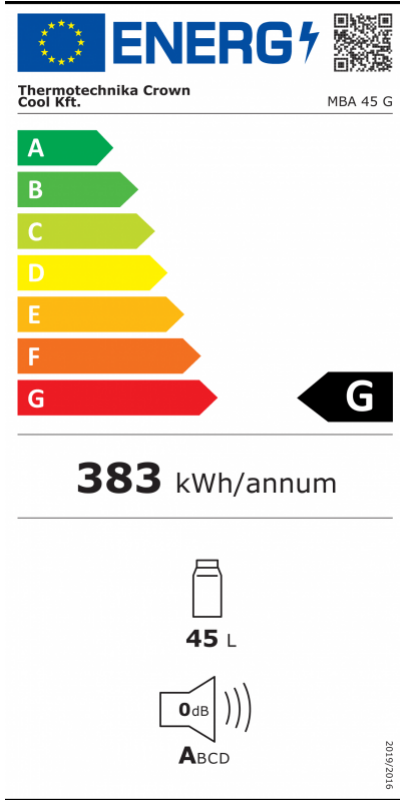

PRODUCT DESCRIPTION

42-liter absorption system minibar with glass doors, plastic covering on the inside and outside and 2 adjustable wire shelves. Equipped with internal sensed LED lighting and reversible door. The minibar works with automatic defrosting, without vibrating light, with low noise level, ideal for hotel rooms. The cooler can be ordered in black and white.