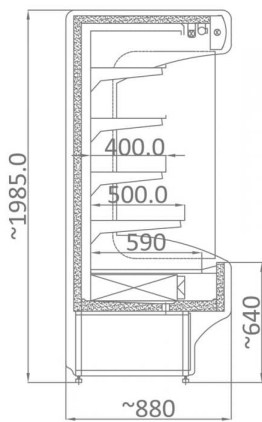

GALLERY IMAGES

ENERGY

MAWI RCH4-1,9

A
B
C
D
E
F
G

9995 kWh/annum

4.30 m²
9°C
3°C

B0026102C