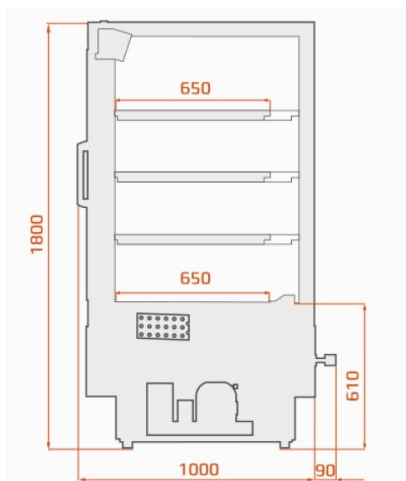

GALLERY IMAGES