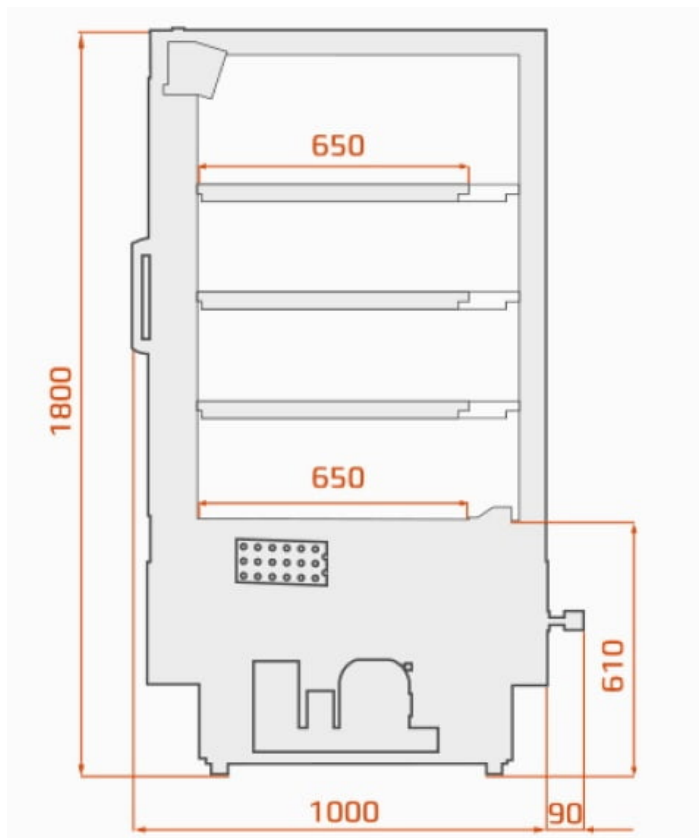

Automatic defrost

[van](#)

Exposition part (m2)

[1015 dm3](#)

Available external colors

[RAL 9003, RAL 3000, RAL 6029, RAL 1021, RAL 5010, RAL 7004, RAL 7015, RAL 9005](#)

Aggregate type

[beépített](#)

Net weight (kg)

[250](#)