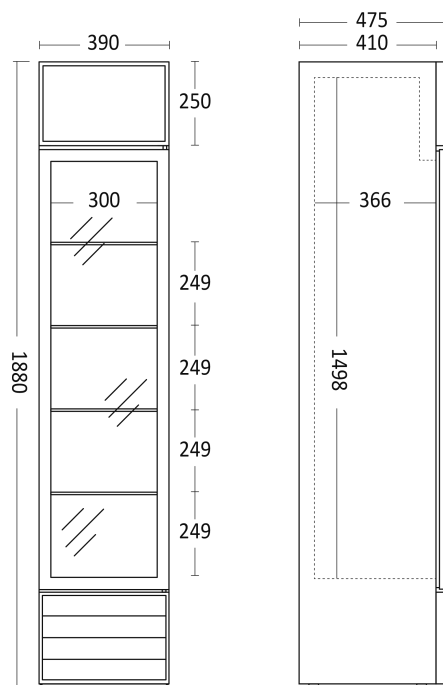

SD 217 E | Display Cooler

SKU: 25010

ADDITIONAL INFORMATION

Weight	63 kg
Dimensions	450 × 1950 × 530 mm
Packaging dimension (Wi)	1950
Packaging dimension (De)	450
Packaging dimension (He)	530
External size (Wi)	1880
External size (De)	390
External size (Hi)	475
Internal size (Wi)	1498
Internal size (De)	300
Internal size (He)	365
Gross weight (kg)	63
Voltage (V/Hz)	230/50
Noise (dB(A))	50
Power (W)	230
Energy consumption (kW/24h)	1,57
Gross capacity (l)	160
Net volume (l)	133
Energy class	D
Refrigeration range (°C)	0...+10
Refrigerant type	R600a
Max. temperature and humidity (°C/%)	32/65
Climate class	ST
Type of cooling	dynamic
Number of shelves/basket	5

Size of the shelf/basket size (mm)	290 x 355
Lock	yes
Lighting	1 vertical LED
Type&number of doors	1 hinged glass door
Feet, wheels	4
Casing colour (exterior/interior)	white / white
Automatic defrost	yes
Net weight (kg)	60

The cooling data provided is valid in case of 65% humidity and 32°C ambient temperature. Other values may modify cooling capacity of the product!

ADDITIONAL INFORMATION

Weight	63 kg
Dimensions	450 × 1950 × 530 mm
Packaging dimension (Wi)	1950
Packaging dimension (De)	450
Packaging dimension (He)	530
External size (Wi)	1880
External size (De)	390
External size (Hi)	475
Internal size (Wi)	1498
Internal size (De)	300
Internal size (He)	365
Gross weight (kg)	63
Voltage (V/Hz)	230/50
Noise (dB(A))	50
Power (W)	230
Energy consumption (kW/24h)	1,57
Gross capacity (l)	160
Net volume (l)	133
Energy class	D
Refrigeration range (°C)	0...+10
Refrigerant type	R600a
Max. temperature and humidity (°C/%)	32/65
Climate class	ST
Type of cooling	dynamic
Number of shelves/basket	5