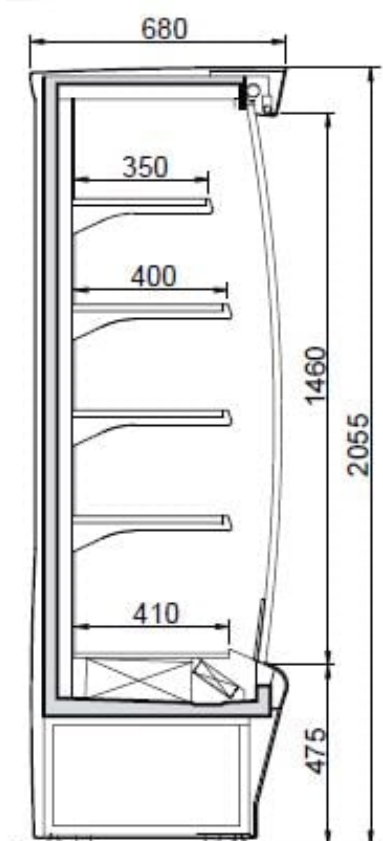

RAL 1023	RAL 2004	RAL 3020
RAL 5019	RAL 6018	RAL 9016

PRODUCT DESCRIPTION

Beépített aggregátos faliregál ventilációs hűtéssel. Fehér fényel megvilágított felépítmény, 4 sor billenthető és állítható magasságú, 350-400-400-400mm-es polccal. A faliregál elektromos vezérlőpanellel, elektromos termosztáttal, cikluson kívüli automatikus leolvasztással, automatikus kondenzvíz elpárologtatással, két, egyenként 40 mm vastag panoráma oldalfallal felszerelt.