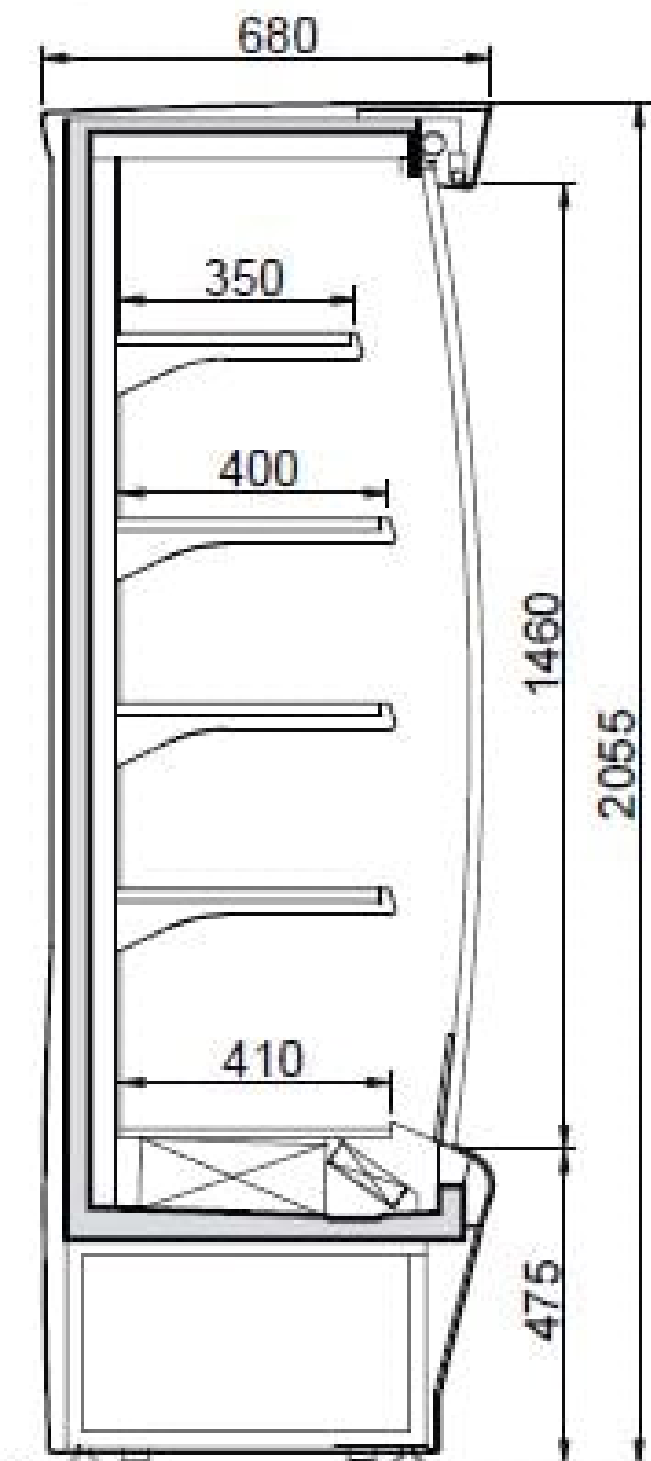

Smart MP 135 | Hűtött faliregál

SKU: 11355

ADDITIONAL INFORMATION

Weight	250 kg
Dimensions	710 × 1530 × 2250 mm
Packaging dimension (Wi)	1530
Packaging dimension (De)	710
Packaging dimension (He)	2250
External size (Wi)	1330
External size (De)	680
External size (Hi)	2055
Internal size (Wi)	1250
Internal size (De)	410
Internal size (He)	1460
Gross weight (kg)	250
Voltage (V/Hz)	230/50
Net volume (l)	469 dm³
Energy class	E
Refrigeration range (°C)	+2...+4
Refrigerant type	R452A
Max. temperature and humidity (°C/%)	+25°C, 60% Rh
Climate class	3M2
Type of cooling	dynamic
Number of shelves/basket	2
Lock	no
Lighting	horizontal
Type&number of doors	nincs
Feet, wheels	láb

Casing colour (exterior/interior)	trim RED - ext RAL9006 - int white
Automatic defrost	van
Exposition part (m2)	2,45
Available external colors	RAL 1023,2004, 3020, 5019, 6018, 9020/ red / s-steel / black / yellow / orange / blue / green / white / grey / any other RAL colour
Aggregate type	beépített
Net weight (kg)	230

ADDITIONAL INFORMATION

Weight	250 kg
Dimensions	710 × 1530 × 2250 mm
Packaging dimension (Wi)	1530
Packaging dimension (De)	710
Packaging dimension (He)	2250
External size (Wi)	1330
External size (De)	680
External size (Hi)	2055
Internal size (Wi)	1250
Internal size (De)	410
Internal size (He)	1460
Gross weight (kg)	250
Voltage (V/Hz)	230/50
Net volume (l)	469 dm³
Energy class	E
Refrigeration range (°C)	+2...+4
Refrigerant type	R452A
Max. temperature and humidity (°C/%)	+25°C, 60% Rh
Climate class	3M2
Type of cooling	dynamic
Number of shelves/basket	2
Lock	no
Lighting	horizontal
Type&number of doors	nincs
Feet, wheels	láb
Casing colour (exterior/interior)	trim RED - ext RAL9006 - int white