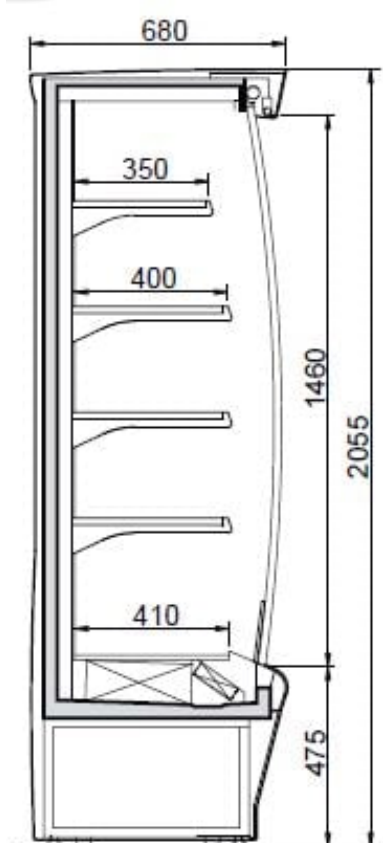

Smart MP 250 | Hűtött faliregál

SKU: 11357

ADDITIONAL INFORMATION

Weight	475 kg
Dimensions	710 × 2780 × 2250 mm
Packaging dimension (Wi)	2780
Packaging dimension (De)	710
Packaging dimension (He)	2250
External size (Wi)	2580
External size (De)	680
External size (Hi)	2055
Gross weight (kg)	475
Voltage (V/Hz)	230/50
Net volume (l)	937 dm³
Energy class	E
Refrigeration range (°C)	+2...+4
Refrigerant type	R452A
Max. temperature and humidity (°C/%)	+25°C, 60% Rh
Climate class	3M2
Type of cooling	dynamic
Number of shelves/basket	2
Size of the shelf/basket size (mm)	355, 400
Lock	no
Lighting	horizontal
Type&number of doors	nincs
Feet, wheels	láb
Casing colour (exterior/interior)	trim RED - ext RAL9006 - int white

Automatic defrost	van
Exposition part (m2)	4,9
Available external colors	RAL 1023,2004, 3020, 5019, 6018, 9020/ red / s-steel / black / yellow / orange / blue / green / white / grey / any other RAL colour
Aggregate type	beépített
Net weight (kg)	45,5

ADDITIONAL INFORMATION

Weight	475 kg
Dimensions	710 × 2780 × 2250 mm
Packaging dimension (Wi)	2780
Packaging dimension (De)	710
Packaging dimension (He)	2250
External size (Wi)	2580
External size (De)	680
External size (Hi)	2055
Gross weight (kg)	475
Voltage (V/Hz)	230/50
Net volume (l)	937 dm³
Energy class	E
Refrigeration range (°C)	+2...+4
Refrigerant type	R452A
Max. temperature and humidity (°C/%)	+25°C, 60% Rh
Climate class	3M2
Type of cooling	dynamic
Number of shelves/basket	2
Size of the shelf/basket size (mm)	355, 400
Lock	no
Lighting	horizontal
Type&number of doors	nincs
Feet, wheels	láb
Casing colour (exterior/interior)	trim RED - ext RAL9006 - int white
Automatic defrost	van

Exposition part (m2)	4,9
Available external colors	RAL 1023,2004, 3020, 5019, 6018, 9020/ red / s-steel / black / yellow / orange / blue / green / white / grey / any other RAL colour
Aggregate type	beépített
Net weight (kg)	45,5