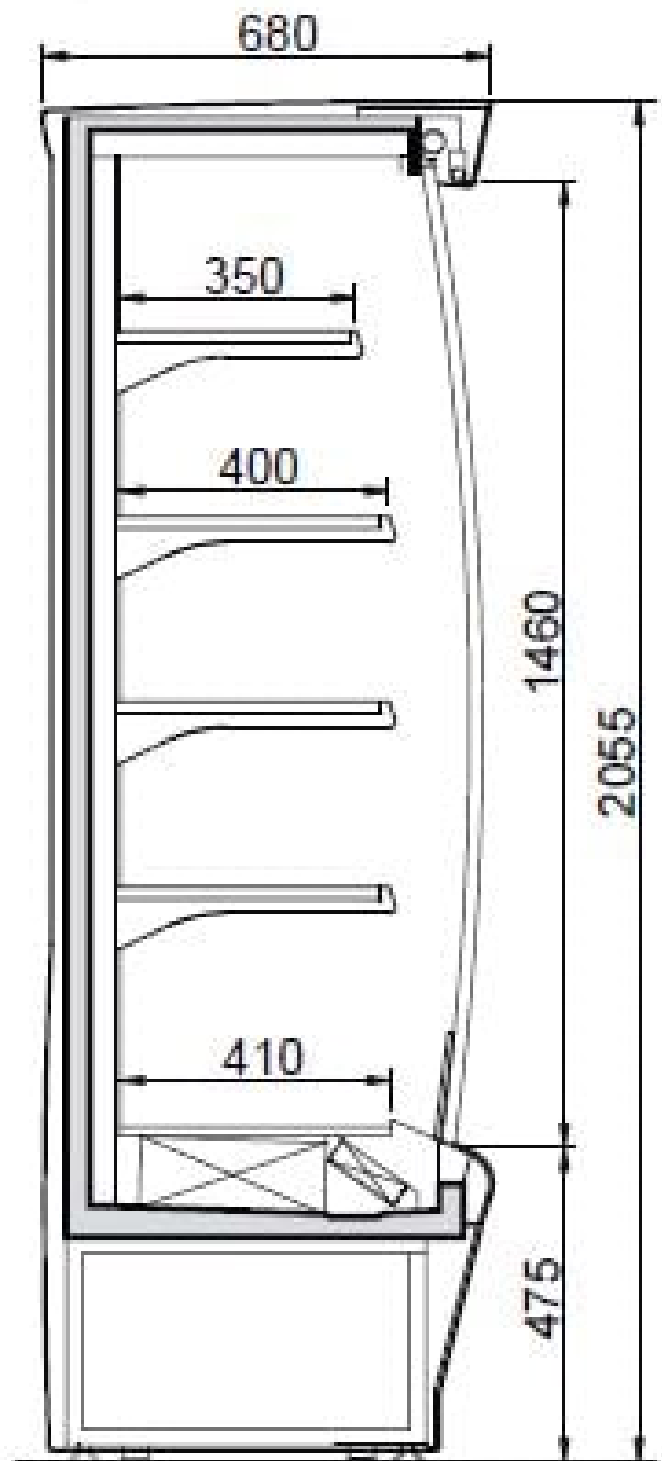

Smart MP 250 | Hűtött faliregál

SKU: 11357

ADDITIONAL INFORMATION

Weight	475 kg
Dimensions	710 × 2780 × 2250 mm
Packaging dimension (Wi)	2780
Packaging dimension (De)	710
Packaging dimension (He)	2250
External size (Wi)	2580
External size (De)	680
External size (Hi)	2055
Gross weight (kg)	475
Voltage (V/Hz)	230/50
Net volume (l)	937 dm³
Energy class	E
Refrigeration range (°C)	+2...+4
Refrigerant type	R452A
Max. temperature and humidity (°C/%)	+25°C, 60% Rh
Climate class	3M2
Type of cooling	dynamic
Number of shelves/basket	2
Size of the shelf/basket size (mm)	355, 400
Lock	no
Lighting	horizontal
Type&number of doors	nincs
Feet, wheels	láb
Casing colour (exterior/interior)	trim RED - ext RAL9006 - int white

Automatic defrost	van
Exposition part (m2)	4,9
Available external colors	RAL 1023,2004, 3020, 5019, 6018, 9020/ red / s-steel / black / yellow / orange / blue / green / white / grey / any other RAL colour
Aggregate type	beépített
Net weight (kg)	45,5

ADDITIONAL INFORMATION

Weight	475 kg
Dimensions	710 × 2780 × 2250 mm
Packaging dimension (Wi)	2780
Packaging dimension (De)	710
Packaging dimension (He)	2250
External size (Wi)	2580
External size (De)	680
External size (Hi)	2055
Gross weight (kg)	475
Voltage (V/Hz)	230/50
Net volume (l)	937 dm³
Energy class	E
Refrigeration range (°C)	+2...+4
Refrigerant type	R452A
Max. temperature and humidity (°C/%)	+25°C, 60% Rh
Climate class	3M2
Type of cooling	dynamic
Number of shelves/basket	2
Size of the shelf/basket size (mm)	355, 400
Lock	no
Lighting	horizontal
Type&number of doors	nincs
Feet, wheels	láb
Casing colour (exterior/interior)	trim RED - ext RAL9006 - int white
Automatic defrost	van

Exposition part (m2)	4,9
Available external colors	RAL 1023,2004, 3020, 5019, 6018, 9020/ red / s-steel / black / yellow / orange / blue / green / white / grey / any other RAL colour
Aggregate type	beépített
Net weight (kg)	45,5