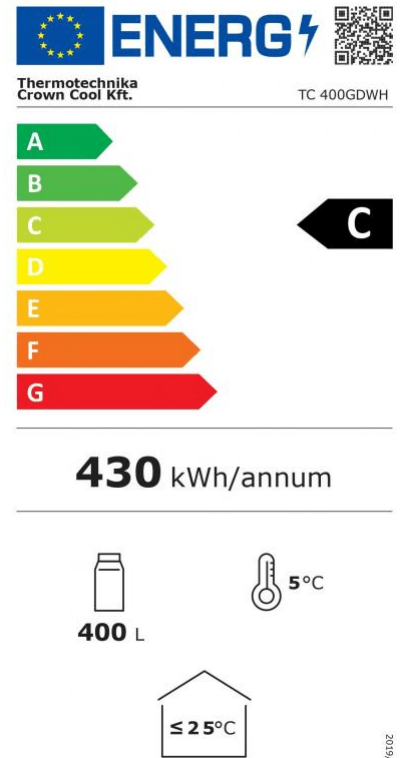

TC 400GDWH | Display cooler

SKU: 25011

ADDITIONAL INFORMATION

Weight	103 kg
Dimensions	770 × 650 × 1880 mm
Brand	TC
Packaging dimension (Wi)	650
Packaging dimension (De)	770
Packaging dimension (He)	1880
External size (Wi)	595
External size (De)	647
External size (Hi)	1856
Internal size (Wi)	505
Internal size (De)	510
Internal size (He)	1555
Gross weight (kg)	103
Voltage (V/Hz)	230/50
Power (W)	180
Energy consumption (kW/24h)	2,28
Gross capacity (l)	386
Net volume (l)	367
Refrigeration range (°C)	+2...+12
Refrigerant type	R290
Climate class	N
Type of cooling	dynamic
Number of shelves/basket	5
Maximum shelf capacity (kg)	30
Size of the shelf/basket size (mm)	480 x 440

Lock	optional
Lighting	Double side vertical LED
Casing colour (exterior/interior)	fehér /szürke
Net weight (kg)	96

GALLERY IMAGES

PRODUCT DESCRIPTION

TC 400GDWH - The refrigerator is equipped with 5 shelves, glass door, plastic coated sheet inside (white), digital temperature control, digital temperature display, internal led light, dynamic cooling. The cooling data provided is valid in case of 60% humidity and 25°C ambient temperature. Other values may modify cooling capacity of the product!

ADDITIONAL INFORMATION

Weight	103 kg
Dimensions	770 × 650 × 1880 mm
Brand	TC
Packaging dimension (Wi)	650
Packaging dimension (De)	770
Packaging dimension (He)	1880
External size (Wi)	595
External size (De)	647
External size (Hi)	1856
Internal size (Wi)	505
Internal size (De)	510
Internal size (He)	1555
Gross weight (kg)	103
Voltage (V/Hz)	230/50
Power (W)	180
Energy consumption (kW/24h)	2,28
Gross capacity (l)	386
Net volume (l)	367
Refrigeration range (°C)	+2...+12
Refrigerant type	R290
Climate class	N
Type of cooling	dynamic
Number of shelves/basket	5
Maximum shelf capacity (kg)	30
Size of the shelf/basket size (mm)	480 x 440