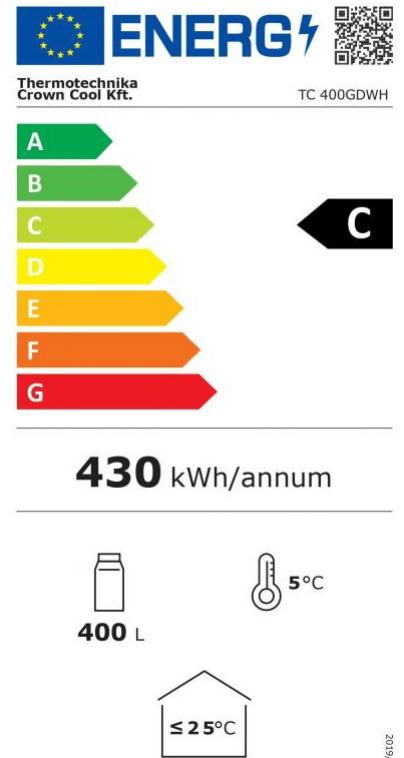

TC 400GDWH | Display cooler

SKU: 25011

ADDITIONAL INFORMATION

Weight	103 kg
Dimensions	770 × 650 × 1880 mm
Brand	TC
Packaging dimension (Wi)	650
Packaging dimension (De)	770
Packaging dimension (He)	1880
External size (Wi)	595
External size (De)	647
External size (Hi)	1856
Internal size (Wi)	505
Internal size (De)	510
Internal size (He)	1555
Gross weight (kg)	103
Voltage (V/Hz)	230/50
Power (W)	180
Energy consumption (kW/24h)	2.28
Gross capacity (l)	386
Net volume (l)	367
Refrigeration range (°C)	+2...+12
Refrigerant type	R290
Climate class	N
Type of cooling	dynamic
Number of shelves/basket	5
Maximum shelf capacity (kg)	30
Size of the shelf/basket size (mm)	480 x 440

Lock	optional
Lighting	Double side vertical LED
Casing colour (exterior/interior)	fehér /szürke
Net weight (kg)	96

GALLERY IMAGES

PRODUCT DESCRIPTION

TC 400GDWH - The refrigerator is equipped with 5 shelves, glass door, plastic coated sheet inside (white), digital temperature control, digital temperature display, internal led light, dynamic cooling. The cooling data provided is valid in case of 60% humidity and 25°C ambient temperature. Other values may modify cooling capacity of the product!

ADDITIONAL INFORMATION

Weight	103 kg
Dimensions	770 × 650 × 1880 mm
Brand	TC
Packaging dimension (Wi)	650
Packaging dimension (De)	770
Packaging dimension (He)	1880
External size (Wi)	595
External size (De)	647
External size (Hi)	1856
Internal size (Wi)	505
Internal size (De)	510
Internal size (He)	1555
Gross weight (kg)	103
Voltage (V/Hz)	230/50
Power (W)	180
Energy consumption (kW/24h)	2,28
Gross capacity (l)	386
Net volume (l)	367
Refrigeration range (°C)	+2...+12
Refrigerant type	R290
Climate class	N
Type of cooling	dynamic
Number of shelves/basket	5
Maximum shelf capacity (kg)	30
Size of the shelf/basket size (mm)	480 x 440