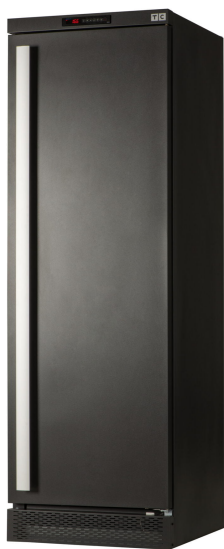

TC 400SDANHH | Domestic cooler

SKU: 25155

ADDITIONAL INFORMATION

Weight	103 kg
Dimensions	750 × 650 × 1870 mm
Brand	TC
Megnevezés	
External size (Wi)	595
External size (De)	625
External size (Hi)	1846
Net volume (l)	375
Net weight (kg)	
Refrigeration range (°C)	+2...+12
Power (W)	180
Energy consumption (kW/24h)	1,18
Voltage (V/Hz)	230/50
Internal size (Wi)	505
Internal size (De)	480
Internal size (He)	1555
Packaging dimension (Wi)	650
Packaging dimension (De)	750
Packaging dimension (He)	1870
Gross weight (kg)	103
Gross capacity (l)	
Energy class	C
Refrigerant type	R600a
Type of cooling	
Number of shelves/basket	5
Maximum shelf capacity (kg)	30

- Lock** [optional](#)
- Lighting** [Double side vertical LED](#)
- Casing colour (exterior/interior)** [anthracite / grey](#)
- Temperature controller type**

GALLERY IMAGES

ADDITIONAL INFORMATION

Weight	103 kg
Dimensions	750 × 650 × 1870 mm
Brand	TC
Megnevezés	
External size (Wi)	595
External size (De)	625
External size (Hi)	1846
Net volume (l)	375
Net weight (kg)	
Refrigeration range (°C)	+2...+12
Power (W)	180
Energy consumption (kW/24h)	1,18
Voltage (V/Hz)	230/50
Internal size (Wi)	505
Internal size (De)	480
Internal size (He)	1555

Packaging dimension (Wi)	650
Packaging dimension (De)	750
Packaging dimension (He)	1870
Gross weight (kg)	103
Gross capacity (l)	
Energy class	C
Refrigerant type	R600a
Type of cooling	
Number of shelves/basket	5
Maximum shelf capacity (kg)	30
Lock	optional
Lighting	Double side vertical LED
Casing colour (exterior/interior)	anthracite / grey
Temperature controller type	