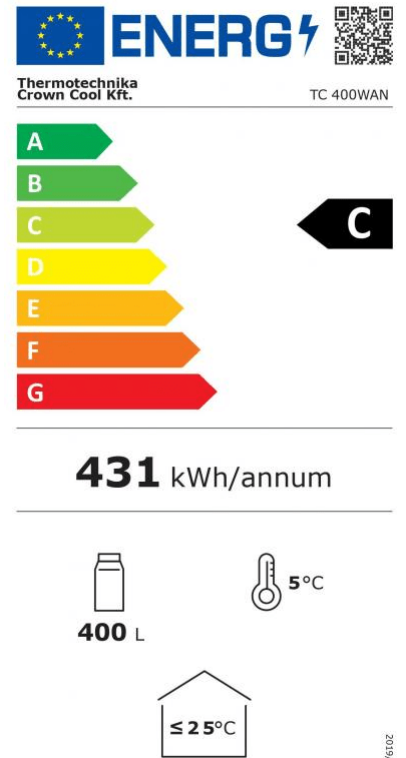

TC 400WAN | Wine cooler

SKU: 21258

ADDITIONAL INFORMATION

Weight	106 kg
Dimensions	680 × 640 × 1860 mm
Brand	TC
Packaging dimension (Wi)	640
Packaging dimension (De)	680
Packaging dimension (He)	1860
External size (Wi)	595
External size (De)	647
External size (Hi)	1856
Internal size (Wi)	505
Internal size (De)	510
Internal size (He)	1555
Gross weight (kg)	106
Voltage (V/Hz)	230/50
Power (W)	180
Energy consumption (kW/24h)	1,18
Gross capacity (l)	386
Net volume (l)	367
Refrigeration range (°C)	+6...+13
Refrigerant type	R600a
Climate class	N
Type of cooling	static/dynamic
Number of shelves/basket	7
Maximum shelf capacity (kg)	30
Size of the shelf/basket size (mm)	480 x 432

Lock	optional
Lighting	Double side vertical LED
Casing colour (exterior/interior)	anthracite / grey
Wine bottles (0,75 bordeaux)	42
Net weight (kg)	99

GALLERY IMAGES

PRODUCT DESCRIPTION

TC 400WAN - Wine cooler with anthracite plastic coated sheet exterior, grey plastic coated sheet interior, stainless steel handle. 7 pcs wood shelves (2+1 tilted). 2-side vertical blue led lighting. Digital temperature display.

ADDITIONAL INFORMATION

Weight	106 kg
Dimensions	680 × 640 × 1860 mm
Brand	TC
Packaging dimension (Wi)	640
Packaging dimension (De)	680
Packaging dimension (He)	1860
External size (Wi)	595
External size (De)	647
External size (Hi)	1856
Internal size (Wi)	505
Internal size (De)	510
Internal size (He)	1555
Gross weight (kg)	106
Voltage (V/Hz)	230/50
Power (W)	180
Energy consumption (kW/24h)	1,18
Gross capacity (l)	386
Net volume (l)	367
Refrigeration range (°C)	+6...+13
Refrigerant type	R600a
Climate class	N
Type of cooling	static/dynamic
Number of shelves/basket	7
Maximum shelf capacity (kg)	30
Size of the shelf/basket size (mm)	480 x 432