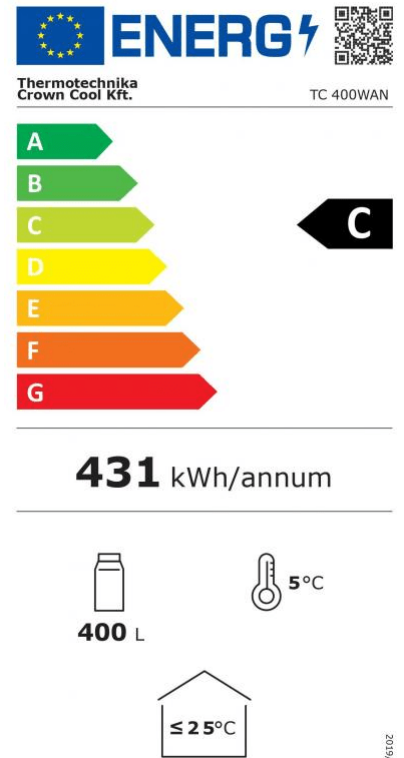

TC 400WAN | Wine cooler

SKU: 21258

ADDITIONAL INFORMATION

Weight	106 kg
Dimensions	680 × 640 × 1860 mm
Brand	TC
Packaging dimension (Wi)	640
Packaging dimension (De)	680
Packaging dimension (He)	1860
External size (Wi)	595
External size (De)	647
External size (Hi)	1856
Internal size (Wi)	505
Internal size (De)	510
Internal size (He)	1555
Gross weight (kg)	106
Voltage (V/Hz)	230/50
Power (W)	180
Energy consumption (kW/24h)	1,18
Gross capacity (l)	386
Net volume (l)	367
Refrigeration range (°C)	+6...+13
Refrigerant type	R600a
Climate class	N
Type of cooling	static/dynamic
Number of shelves/basket	7
Maximum shelf capacity (kg)	30
Size of the shelf/basket size (mm)	480 x 432

Lock	optional
Lighting	Double side vertical LED
Casing colour (exterior/interior)	anthracite / grey
Wine bottles (0,75 bordeaux)	42
Net weight (kg)	99

GALLERY IMAGES

PRODUCT DESCRIPTION

TC 400WAN - Wine cooler with anthracite plastic coated sheet exterior, grey plastic coated sheet interior, stainless steel handle. 7 pcs wood shelves (2+1 tilted). 2-side vertical blue led lighting. Digital temperature display.

ADDITIONAL INFORMATION

Weight	106 kg
Dimensions	680 × 640 × 1860 mm
Brand	TC
Packaging dimension (Wi)	640
Packaging dimension (De)	680
Packaging dimension (He)	1860
External size (Wi)	595
External size (De)	647
External size (Hi)	1856
Internal size (Wi)	505
Internal size (De)	510
Internal size (He)	1555
Gross weight (kg)	106
Voltage (V/Hz)	230/50
Power (W)	180
Energy consumption (kW/24h)	1,18
Gross capacity (l)	386
Net volume (l)	367
Refrigeration range (°C)	+6...+13
Refrigerant type	R600a
Climate class	N
Type of cooling	static/dynamic
Number of shelves/basket	7
Maximum shelf capacity (kg)	30
Size of the shelf/basket size (mm)	480 x 432

Lock	optional
Lighting	Double side vertical LED
Casing colour (exterior/interior)	anthracite / grey
Wine bottles (0,75 bordeaux)	42
Net weight (kg)	99

CE_TC400WAN

[Download](#)

Termék adatlap_TC400WAN

[Download](#)