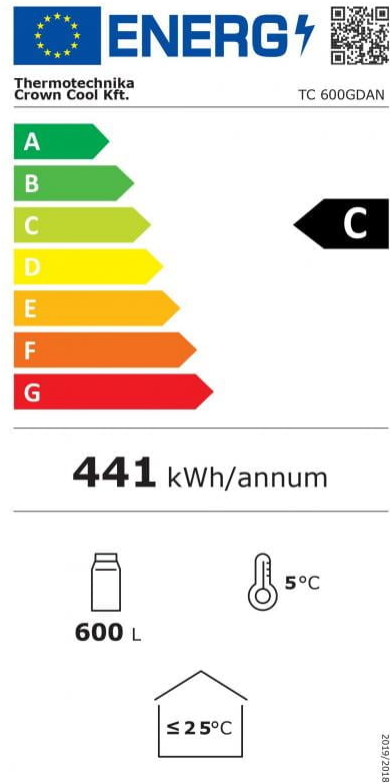

PRODUCT DESCRIPTION

TC 600GDAN - The refrigerator is equipped with 5 shelves, glass door, plastic coated sheet inside (antracite), digital temperature control, digital temperature display, internal led light, dynamic cooling.

The cooling data provided is valid in case of 60% humidity and 25°C ambient temperature. Other values may modify cooling capacity of the product!