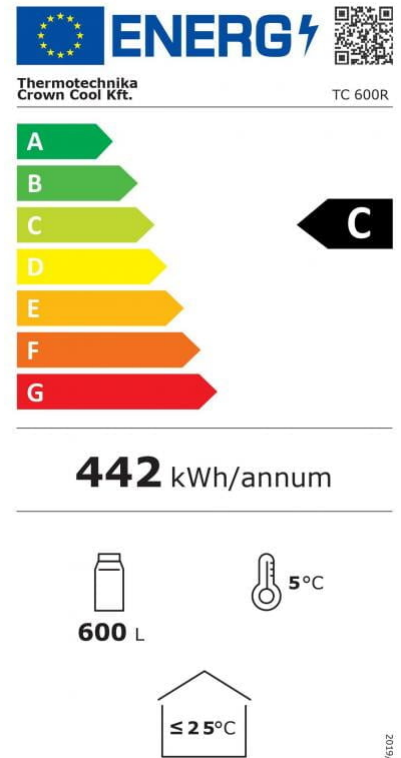

PRODUCT DESCRIPTION

TC 600R - Community fridge with lockable racks. It is ideal for places where it is important that every users has their own lockable rack. This kind of refrigerator user dormitories, hospitals, social homes, hostels. The refrigerator is equipped with 10 pcs lockable racks (capacity 15 kg/rack), painted exterior, aluminium interior, digital temperature display, adjustable feet, dynamic cooling. The cooling data provided is valid in case of 60% humidity and 25°C ambient temperature. Other values may modify cooling capacity of the product!

The cooling data provided is valid in case of 60% humidity and 25°C ambient temperature. Other values may modify cooling capacity of the product!