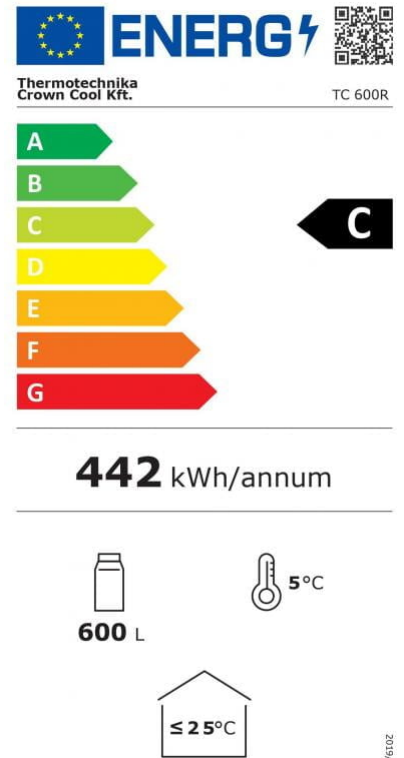

PRODUCT DESCRIPTION

TC 600R - Community fridge with lockable racks. It is ideal for places where it is important that every user has their own lockable rack. This kind of refrigerator is used in dormitories, hospitals, social homes, hostels. The refrigerator is equipped with 10 pcs lockable racks (capacity 15 kg/rack), painted exterior, aluminium interior, digital temperature display, adjustable feet, dynamic cooling. The cooling data provided is valid in case of 60% humidity and 25°C ambient temperature. Other values may modify cooling capacity of the product!

The cooling data provided is valid in case of 60% humidity and 25°C ambient temperature. Other values may modify cooling capacity of the product!