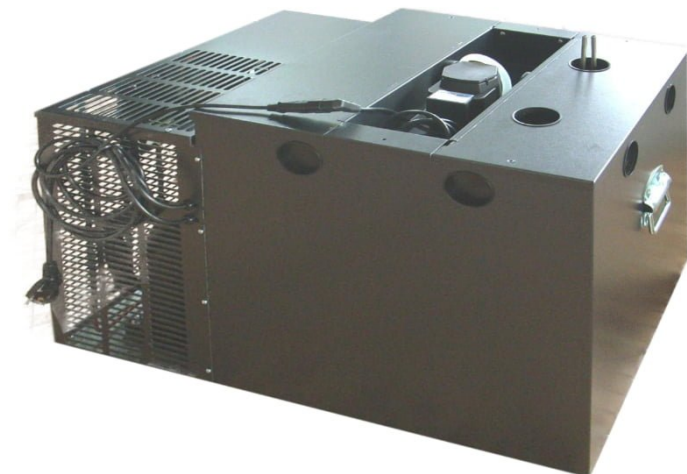

TC BC245UCH | Beer cooler with 1/2 HP compressor and 6 pcs spirals

SKU: 16533

ADDITIONAL INFORMATION

Weight	60 kg
Dimensions	560 × 795 × 685 mm
Brand	TC
Packaging dimension (Wi)	795
Packaging dimension (De)	560
Packaging dimension (He)	685
External size (Wi)	770
External size (De)	535
External size (Hi)	585
Gross weight (kg)	60
Voltage (V/Hz)	230/50
Power (W)	600
Refrigerant type	R290
Ice bank weight (kg)	30
Peak performance (l/h)	245
Compressor capacity (Hp)	1/2
Net weight (kg)	56

PRODUCT DESCRIPTION

TC BC245UCH - Under the counter beer cooler with mechanical temperature controller. The horizontal beer cooler is equipped with recessed mixer motor, 6 pcs of beer coils and 1/2 Hp compressor. The product is made of plastic-coated galvanized sheet

ADDITIONAL INFORMATION

Weight	60 kg
Dimensions	560 × 795 × 685 mm
Brand	TC
Packaging dimension (Wi)	795
Packaging dimension (De)	560
Packaging dimension (He)	685
External size (Wi)	770
External size (De)	535
External size (Hi)	585
Gross weight (kg)	60
Voltage (V/Hz)	230/50
Power (W)	600
Refrigerant type	R290
Ice bank weight (kg)	30
Peak performance (l/h)	245
Compressor capacity (Hp)	1/2
Net weight (kg)	56