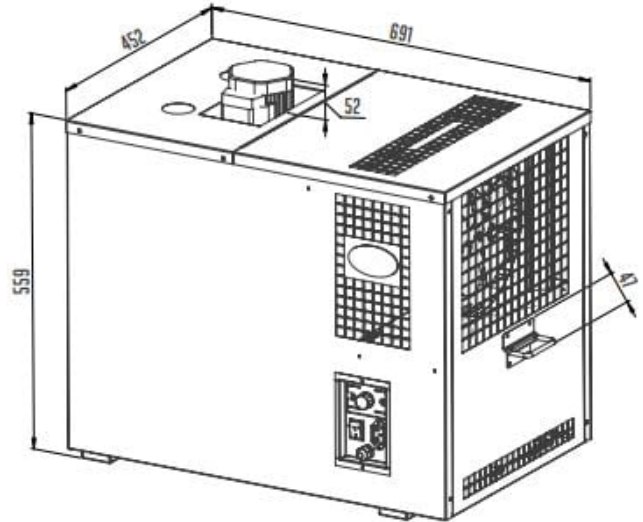

AS-160 INOX Tropical Green Line | Sörhűtő

SKU: 90207

### ADDITIONAL INFORMATION

Megnevezés

[AS-160 INOX Tropical Green Line | Sörhűtő](#)

### GALLERY IMAGES

MODEL	COOLING CAPACITY	RECIRCULATION PUMP	NUMBER OF COOLED BEVERAGES	NET WEIGHT
AS-160 INOX TROPICAL GL	160 L/HOUR	8	2-8	47,0