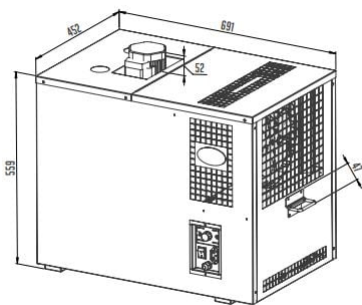

### ADDITIONAL INFORMATION

Megnevezés

[AS-160 INOX Tropical Green Line | Sörhűtő](#)

### GALLERY IMAGES

MODEL	COOLING CAPACITY	RECIRCULATION PUMP	NUMBER OF COOLED BEVERAGES	NET WEIGHT
AS-160 INOX TROPICAL GL	160 L/HOUR	8	2-8	47,0